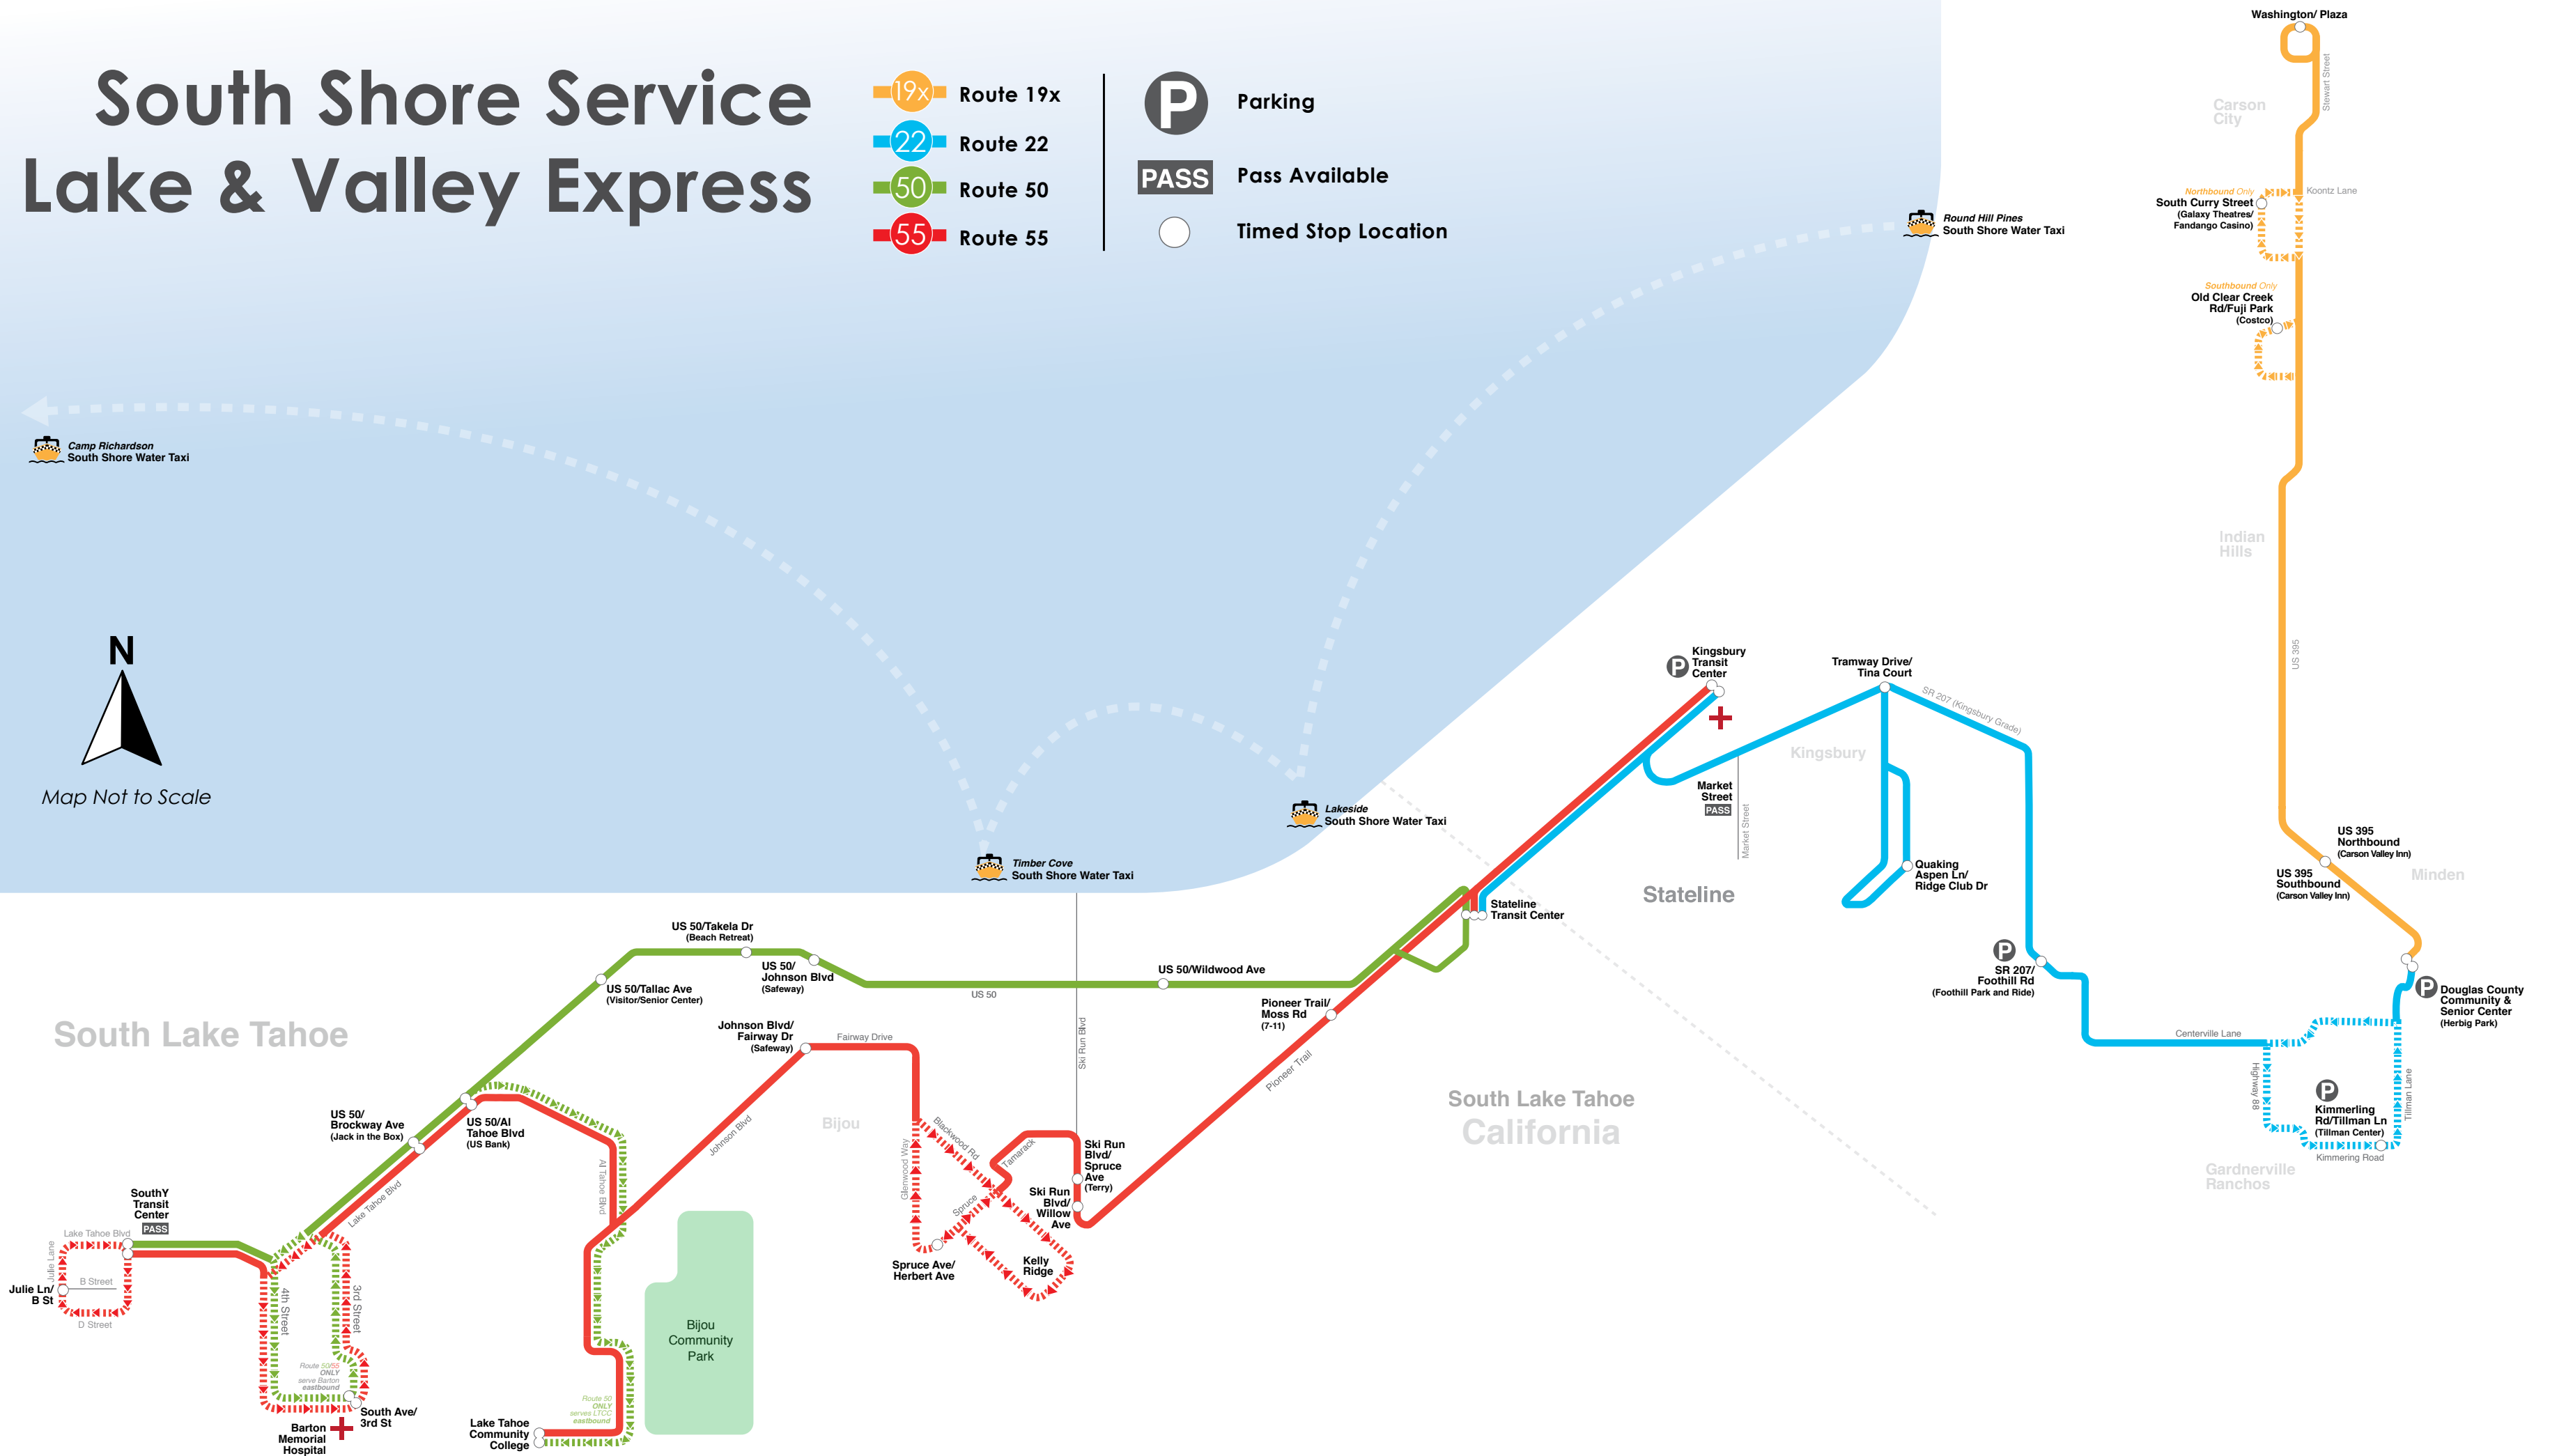

South Shore Service Lake & Valley Express

- Route 19x
- Route 22
- Route 50
- Route 55

- Parking
- Pass Available
- Timed Stop Location

Camp Richardson
South Shore Water Taxi

Round Hill Pines
South Shore Water Taxi

Lakeside
South Shore Water Taxi

Timber Cove
South Shore Water Taxi

South Lake Tahoe

South Lake Tahoe California

REMINDERS

Passengers must be **waiting at designated stops** for operators to stop.

Expect delays during road construction, inclement weather, and during times of heavy traffic.

Road construction impacts transit service in the area. Thank you for your patience while improvements are made in the basin to restore and improve lake clarity.

Routes may be delayed or suspended due to snow and road conditions. TTD makes every effort to get passengers to their destinations; however, safety remains our top priority. Please visit tahoetransportation.org, Twitter or Facebook for the latest information.

Visit the TTD website for a complete list of passenger policies.
www.tahoetransportation.org

No free rides. Please have exact change and proof of eligibility for reduced fare ready when boarding the bus.

TTD offers reduced fares only to persons who can prove eligibility when purchasing the fare. Please refer to the reduced fare information contained in this guide.

No smoking or vaping.

Look for TTD's East Shore Express seasonal service operating mid-June through Labor Day. Provides access to Sand Harbor State Park.

South Shore Water Taxi (Seasonal)
(530) 542-6570
Owned & operated by South Shore Water Taxi
LOCATIONS:

- Camp Richardson
- Lakeside
- Timber Cove
- Round Hill Pines