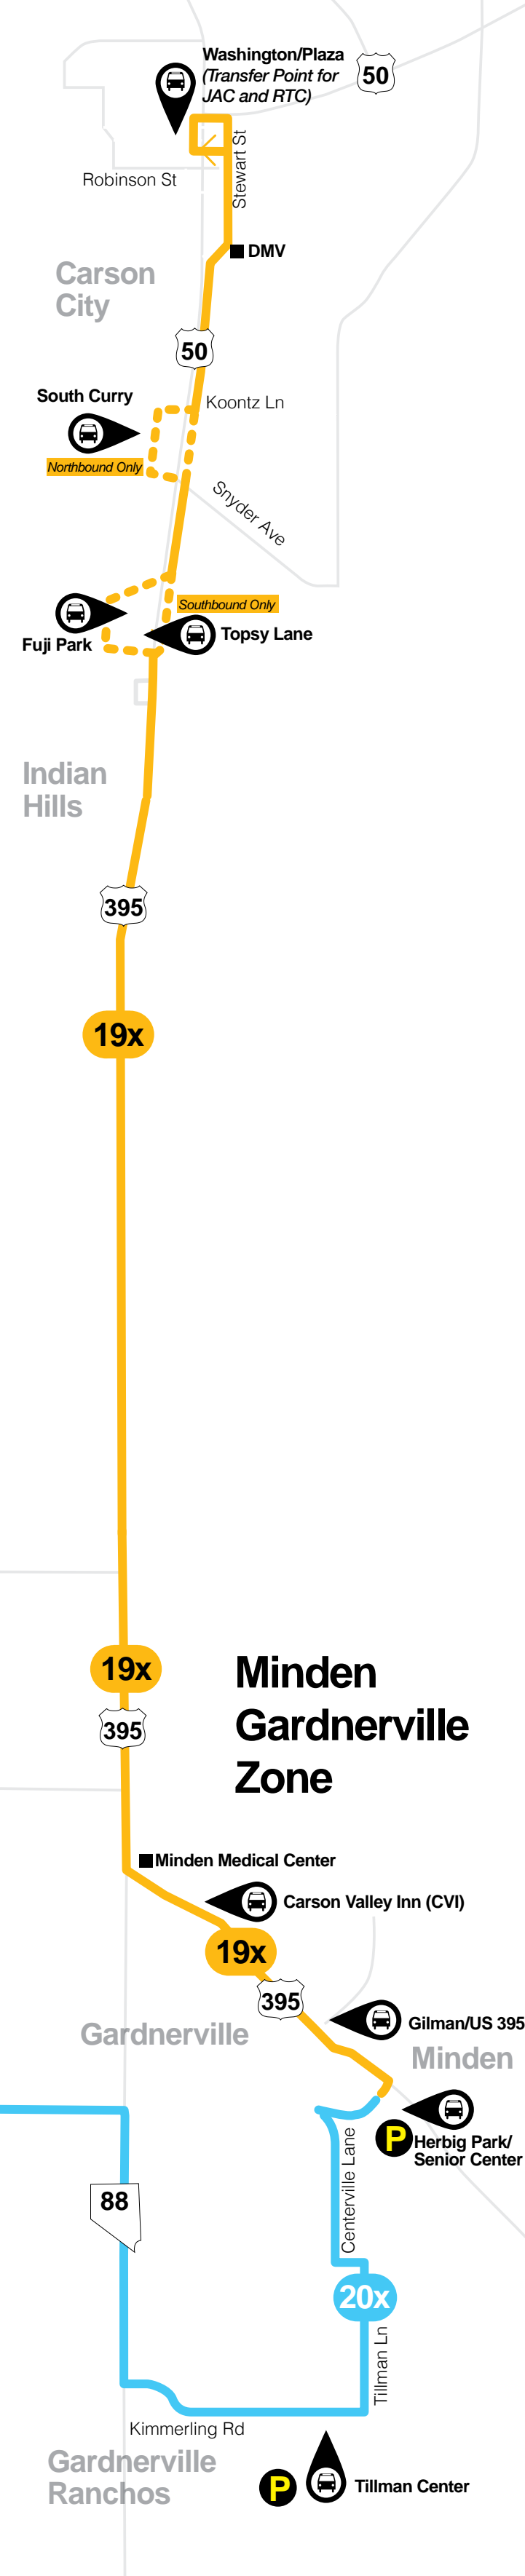

20x

19x

EASTBOUND 20X - DAILY EXPRESS

Staterline Transit Center	Kingsbury Transit Center	Foothill Park & Ride	Tillman Center	Douglas Co. Senior Center
5:30	5:34	5:55	6:07	6:30
6:00	6:04	6:25	6:37	7:00
8:00	8:04	8:25	8:37	9:00
1:15	1:19	1:40	1:52	2:15
3:30	3:34	3:55	4:07	4:30
4:30	4:34	4:55	5:07	5:30
5:30	5:34	5:55	6:07	6:30

NORTHBOUND 19X - DAILY EXPRESS

Douglas Co. Senior Center	CVI	South Curry	Washington/Plaza
5:00	5:08	5:26	5:40
6:30	6:38	6:56	7:10
9:00	9:08	9:26	9:40
2:15	2:23	2:41	2:55
4:30	4:38	4:56	5:10
5:30	5:38	5:56	6:10
6:30	6:38	6:56	7:10

WESTBOUND 20X - DAILY EXPRESS

Douglas Co. Senior Center	Tillman Center	Foothill Park & Ride	Kingsbury Transit Center	Staterline Transit Center
6:30	6:40	6:51	7:10	7:30
7:00	7:10	7:21	7:50	8:00
9:00	9:10	9:21	9:40	10:00
10:30	10:40	10:51	11:10	11:30
3:45	3:55	4:06	4:25	4:45
6:00	6:10	6:21	6:40	7:00
7:00	7:10	7:21	7:40	8:00
8:00	8:10	8:21	8:40	9:00

SOUTHBOUND 19X - DAILY EXPRESS

Washington/Plaza	Topsy Lane	CVI	Douglas Co. Senior Center
5:45	5:55	6:11	6:30
8:00	8:10	8:26	8:45
9:45	9:55	10:11	10:30
3:00	3:10	3:26	3:45
5:15	5:25	5:41	6:00
6:15	6:25	6:41	7:00
7:15	7:25	7:41	8:00

Note: AM Times are shown in lightface type, PM Times are shown in boldface type.

Note: AM Times are shown in lightface type, PM Times are shown in boldface type.